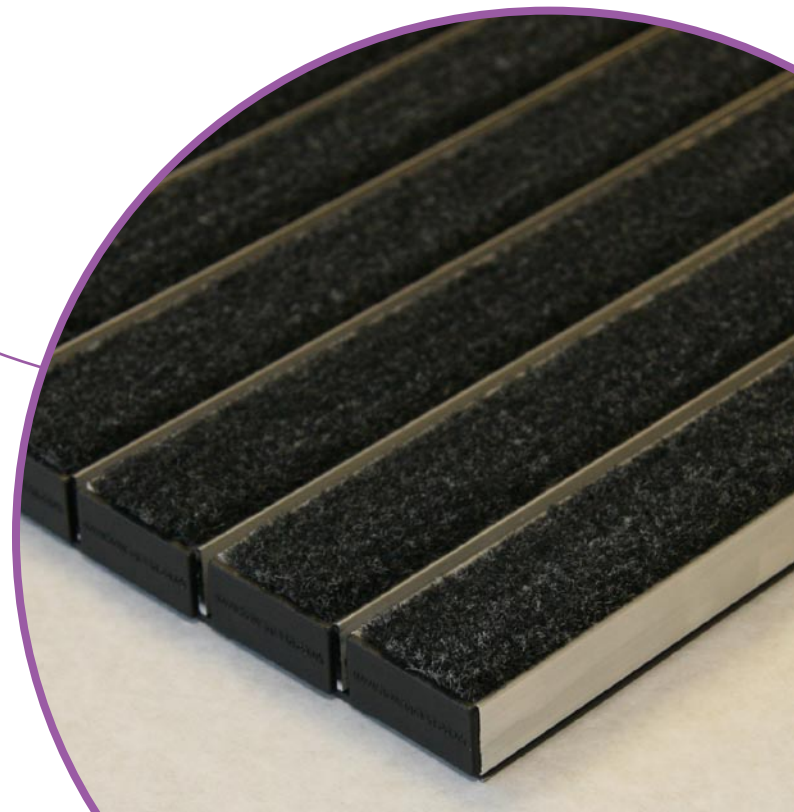

Focus on Style

For the latest, stylish approach to your entrance, Metro 17 can bring your vision to life. Metro 17 utilises the latest technological advances exclusive to Howe Green to create a matting range with a distinctive and unique insert to create a beautiful entrance with a distinctive unique surface finish and striking colours.

The aluminium scraping channels are securely connected using a recycled LDPE flexible hinge within the hinge channel. Metro 17 the ultimate in high performance 6.6 textile insert together with FREEFORM option of unlimited colour.

Metro 17 Focus on Style

Focus on Detail

- Aluminium sections are connected utilising a recycled LDPE hinge resistant to ultraviolet light and temperature change
- Metro 17 has a minimum 30% recycled product and provides a complete end of life recyclable product
- Product fully compatible with the DDA regulations
- Total thickness of 17mm allows the system to be incorporated into an existing matwell or surface mounted when door thresholds are minimal height
- LDPE hinges allow the mat to be rolled up for easy under floor maintenance
- Will accept Broadway inserts
- Ext & black rubber suitable for external use

VA Ocean Grey

VA Safety Yellow

- Automated factory cutting & shaping ideally suited for revolving doors and inspired designs
- The aluminium profiles can be anodised with a variety of colours to complement the inserts.